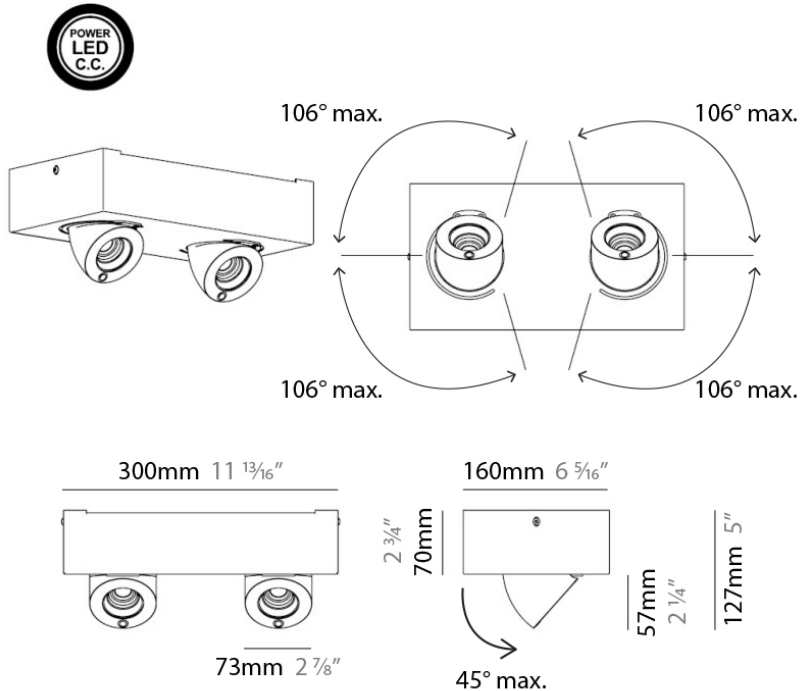

BRIDGE DOUBLE SURFACE

D92119

PROJECT	
TYPE	
NOTES	
QUANTITY	
DATE	

GENERAL

Series: Bridge
Subseries: Bridge Double
Brand: Milan
Division: Design
Mounting Type: Surface
Mounting Location: Ceiling
Subcategory: Spots

PHYSICAL

Shape: Rectangle
Length (mm): 300
Length (in): 11 ¹³/₁₆"
Width (mm): 160
Width (in): 6 ⁵/₁₆"
Height (mm): 127
Height (in): 5
Light Distribution: Adjustable / Direct
Weight (kg): 4.1
Weight (lbs): 9
Fixture Finish: WHI
Fixture Material: Aluminum

ELECTRICAL

Number of Lamps: 2
Lamp Type: LED
Total Output Wattage (W): 20
Max. Wattage Per Lamp (W): 10
Dimming: Non-Dimmable
Driver Included: Yes
Driver Location: Integrated
Driver Type: Constant Current
Driver Class: Class 2
Input Voltage (V): 120 - 277
Constant Current (MA): 700
Upon Request: Dimmable option available with remote driver upon request

LED

Number of LEDs: 2
Color Temperature (°K): 2700
Max. Delivered Lumen (lm): 2020
CRI: >80 CRI

OPTICAL

Reflector°: 50

RATINGS AND CERTIFICATIONS

Certified By: CSA Certified to UL and CSA Standards
IP rating: IP20