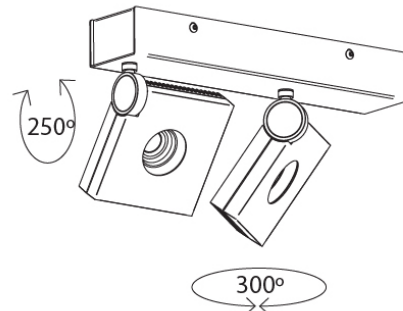

BRIDGE DOUBLE SURFACE

D92112

PROJECT	
TYPE	
NOTES	
QUANTITY	
DATE	

GENERAL

Series: Bridge
Subseries: Bridge Double
Brand: Milan
Division: Design
Mounting Type: Surface
Mounting Location: Ceiling
Subcategory: Spots

PHYSICAL

Shape: Rectangle
Length (mm): 280
Length (in): 11
Width (mm): 110
Width (in): 4 3/16
Extension (mm): 156
Extension (in): 6 1/8
Light Distribution: Adjustable / Direct
Weight (kg): 3.62
Weight (lbs): 8
Fixture Finish: WHI
Fixture Material: Aluminum

ELECTRICAL

Input Wattage Range: 20 - 29 W
Number of Lamps: 2
Lamp Type: LED
Total Output Wattage (W): 20
Dimming: Tri-Mode (Non-Dimming and Phase Dimming (120Vac only) and 0-10V Dimming)
Driver Included: Yes
Driver Location: Integrated
Driver Type: Constant Current - Universal
Driver Class: Class 2
Input Voltage (V): 120 - 277
Constant Current (MA): 700

LED

Number of LEDs: 2
Color Temperature (°K): 3000
Max. Delivered Lumen (lm): 2020
CRI: >80 CRI
Lamp Life (hrs): 50000

OPTICAL

Reflector°: 50

RATINGS AND CERTIFICATIONS

Certified By: CSA Certified to UL and CSA Standards
IP rating: IP20